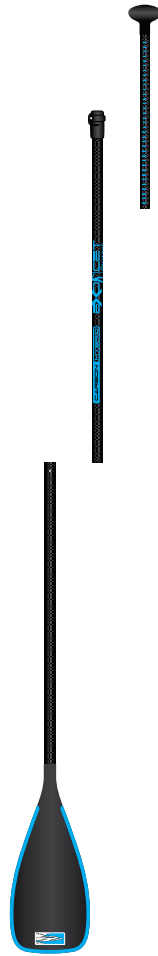

NEW

PADDLE | ACCESSORIE

EASIER TO LEARN PADDLING

CARBON HYBRID
2 PARTS

CARBON HYBRID
3 PARTS

ALUMINIUM
3 PARTS

■ EXOCET paddles (carbon Hybrid) incorporates a urethane edge molecularly bonded to the blade. It will protect your board from the dings and scrapes caused by blade contact. We have expanded this popular line this season with several new models, filling out the line to address every paddler's need.

■ **SPECIFICATIONS**

MODEL	CONSTRUCTION
EXOCET HYBRID 2 PARTS	Carbon and fiber glass
EXOCET HYBRID 3 PARTS	Carbon and fiber glass
EXOCET ALUMINIUM 3 PARTS	Aluminium