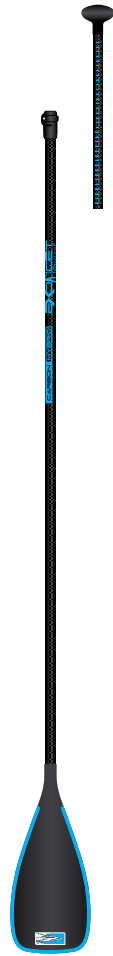

NEW

PADDLE | ACCESSORIE

EASIER TO LEARN PADDLING

CARBON HYBRID
2 PARTS

CARBON HYBRID
3 PARTS

ALUMINIUM
3 PARTS

■ EXOCET paddles (carbon Hybrid) incorporates a urethane edge molecularly bonded to the blade. It will protect your board from the dings and scrapes caused by blade contact. We have expanded this popular line this season with several new models, filling out the line to address every paddler's need.

■ **SPECIFICATIONS**

MODEL	CONSTRUCTION
EXOCET HYBRID 2 PARTS	Carbon and fiber glass
EXOCET HYBRID 3 PARTS	Carbon and fiber glass
EXOCET ALUMINIUM 3 PARTS	Aluminium