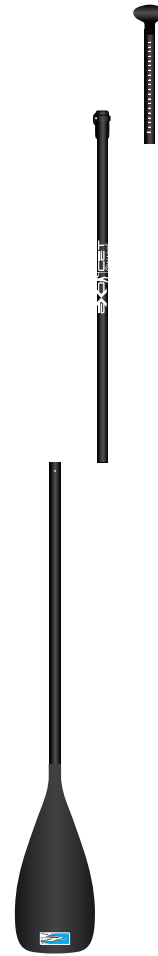

NEW

PADDLE | ACCESSORIE

EASIER TO LEARN PADDLING

CARBON HYBRID
2 PARTS

CARBON HYBRID
3 PARTS

ALUMINIUM
3 PARTS

■ EXOCET paddles (carbon Hybrid) incorporates a urethane edge molecularly bonded to the blade. It will protect your board from the dings and scrapes caused by blade contact. We have expanded this popular line this season with several new models, filling out the line to address every paddler's need.

■ **SPECIFICATIONS**

MODEL	CONSTRUCTION
EXOCET HYBRID 2 PARTS	Carbon and fiber glass
EXOCET HYBRID 3 PARTS	Carbon and fiber glass
EXOCET ALUMINIUM 3 PARTS	Aluminium